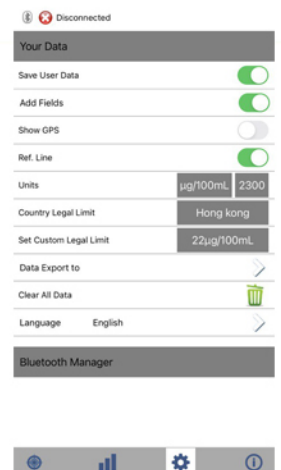

TITAN

Model: TITAN-001

Photo taking during the test

SN: 00A00022
Last Calibration Date: 18 Apr, 2019
Test result: 0.000%
Date: 20 Apr, 2018
Time: 17:21:28

Measurement Details

SN: 00A00022
Last Calibration Date:
18 Apr, 2019
Test result: 0.000%
Date: 20 Apr, 2018
Time: 17:21:28

The photo with measurement details will be stored in the phone

Safe driving • Safe product • Save 'YOU'

Alcovisor Elite

- photo taking during the test
- show the measurement result
- add remarks for each result
- change measurement unit
- GPS location
- Export to Excel / PDF