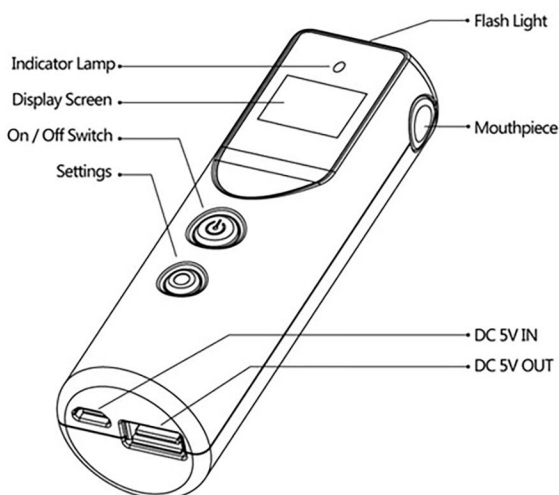

# Technical Data Sheet

Sensor	Fuel Cell
Size	120mm x 37mm x 37mm
Weight	120g with Battery
Battery	Internal Rechargeable Battery 2,600mAh
Memory	Last result recall
Working Temperature	0°C to 45°C
Detection Range	0.000% to 0.400%
Accuracy	Under 0.10% BAC: ±10%
Power Input Port	Micro-USB 5V.0.5A
Power Output Port	USB 5V-0.5A
Cell Type	Li-ion Battery
Built-in Mobile Charger Compatibility	<p>Mobile: iPhone, Samsung, HTC, Sony, Black-berry, Nokia, LG, Motorola</p> <p>Tablet: iPAD, GALAXY TAB, XOOM</p> <p>Camera: Sony, Olympus</p>

## Key Features

- Fuel Cell Sensor
- 2,600mAh
- Flash Light
- USB Output
- 1A Output Power
- Over 1,000 recharger time

ISO 9001:2000

US DOT Approved