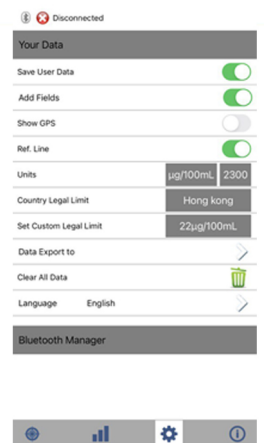

### Measurement Details

SN: 00A00022  
Last Calibration Date:  
18 Oct, 2024  
Test result: 0.000%  
Date: 20 Apr, 2024  
Time: 17:21:28

The photo with measurement details will be stored in the phone

## Alcovisor Elite

- photo taking during the test
- show the measurement result
- add remarks for each result
- change measurement unit
- GPS location
- Export to Excel / PDF

Approvals

US DOT Screening Approval (Pending)